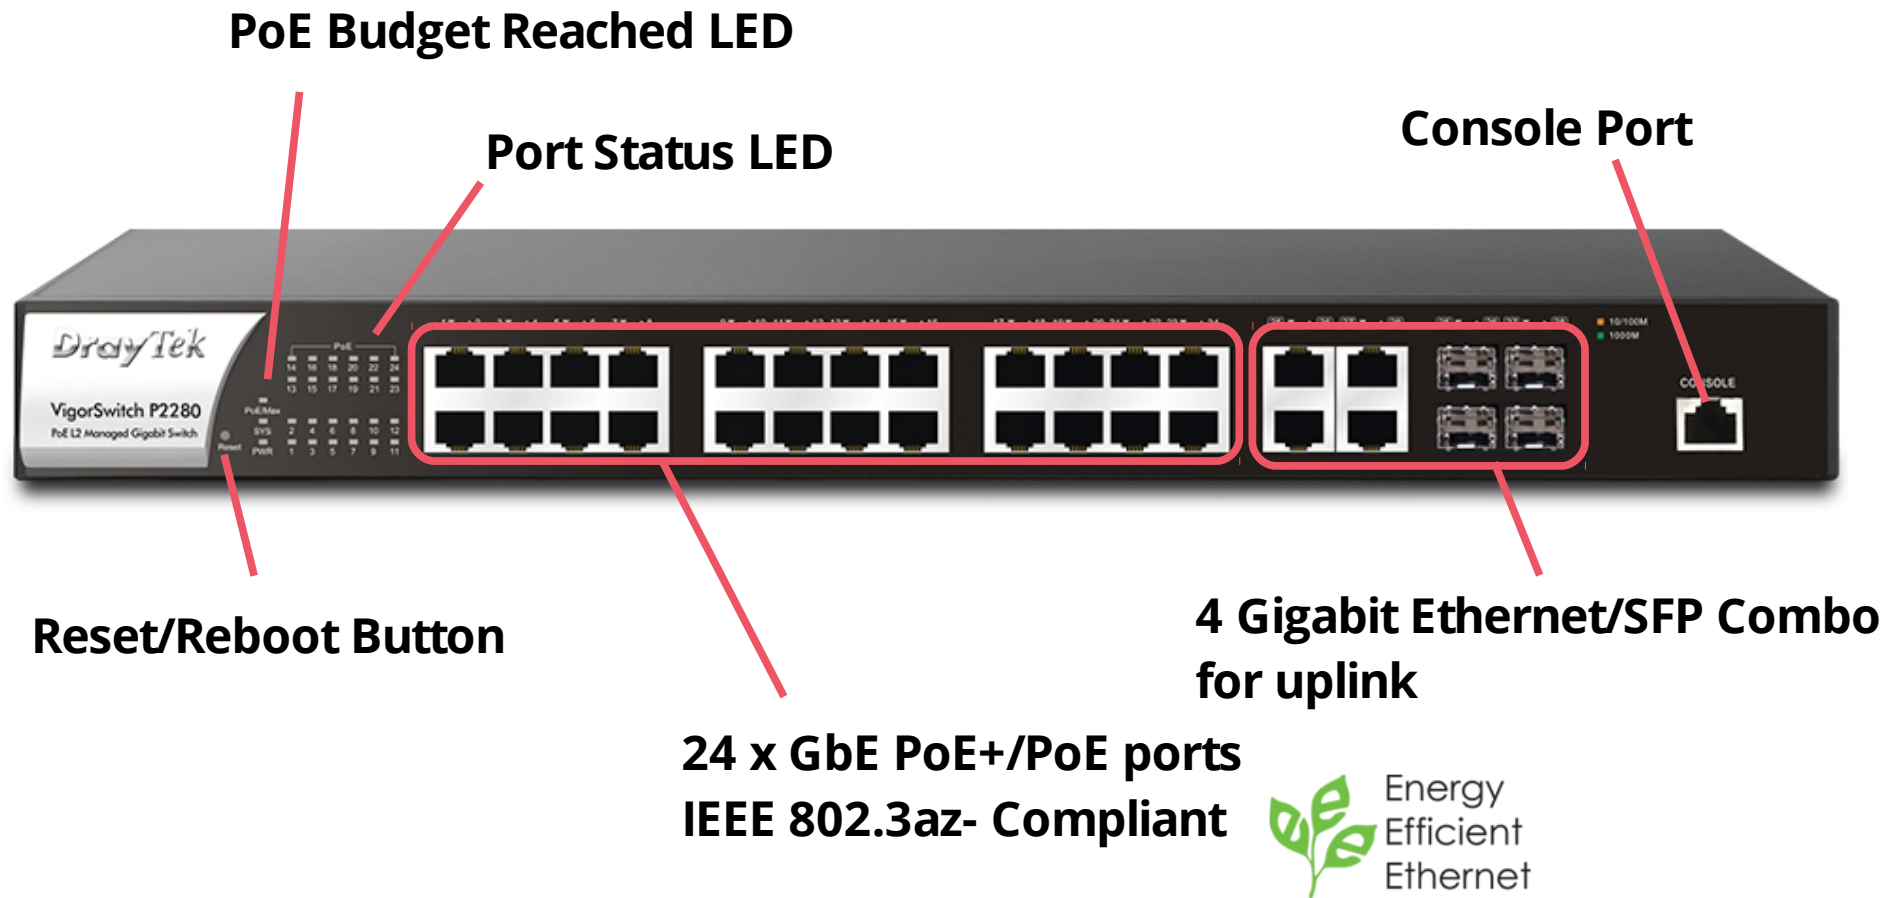

DrayTek Products

VigorSwitch P2280

24-Port PoE L2 Managed Gigabit Switch

2018-01-26

Overview

- **24 Gigabit PoE+ capable ports**
- **4 combo Gigabit SFP/RJ-45 ports**
- **340-watt PoE power budget with PoE Scheduling**
- **Auto Voice VLAN & Auto Surveillance VLAN**
- **Enterprise-Level Security Features**
- **QoS with 8 priority queues and Rate Limiting**
- **Support IPv6 with MLD Snooping & IPv6 ACL**
- **Compliant with Switch Management of Vigor Router**

Hardware Interface

Power over Ethernet

- 24 PoE/PoE+ capable ports
- Power budget up to 340 watts
- PoE Scheduling
- Power Cycle Button
- Ping Watchdog Power Cycle

High-Performance LAN

- All Gigabit ports providing 56 Gbps switching capacity
- Forwarding Rate: 41.7 Mpps
- QoS by 802.1p, DSCP, CoS-DSCP, and IP Precedence
- Auto Voice VLAN & Auto Surveillance VLAN
- Storm Control & DoS Defense
- IGMP Snooping, MLD Snooping for multicast

Secured LAN

- Up to 256 VLAN based on port, tag, MAC address
- Port Isolation within a VLAN
- 802.1x Port Access Control with Guest VLAN
- Access Control by IPv4, IPv6, and MAC addresses
- Avoid IP Conflicts by IP Source Guard, ARP Inspection, and DHCP Snooping

Management

- Provide Web User Interface & Command Line Interface
- Support Dual Image to reduce network downtime
- Can be monitored through SNMP v3 & RMON
- Support multiple admin accounts with 2-level privileges
- Compliant with Switch Management of Vigor Router