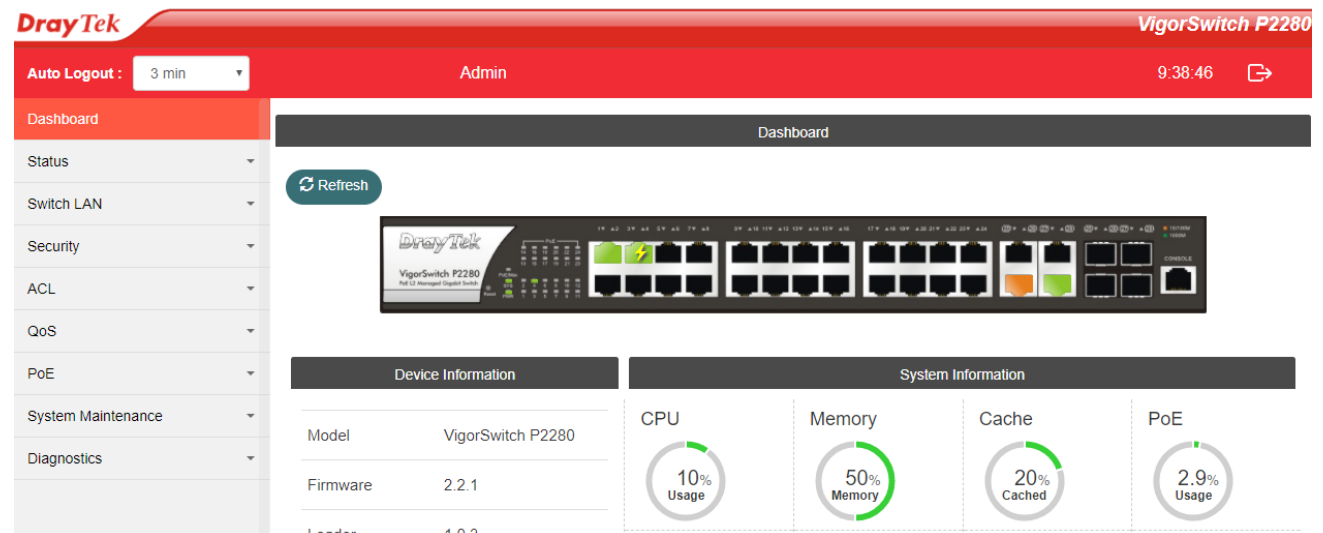

DrayTek Products

VigorSwitch P2280

24-Port PoE L2 Managed Gigabit Switch

2018-01-26

Overview

- **24 Gigabit PoE+ capable ports**
- **4 combo Gigabit SFP/RJ-45 ports**
- **340-watt PoE power budget with PoE Scheduling**
- **Auto Voice VLAN & Auto Surveillance VLAN**
- **Enterprise-Level Security Features**
- **QoS with 8 priority queues and Rate Limiting**
- **Support IPv6 with MLD Snooping & IPv6 ACL**
- **Compliant with Switch Management of Vigor Router**

Hardware Interface

Power over Ethernet

- 24 PoE/PoE+ capable ports
- Power budget up to 340 watts
- PoE Scheduling
- Power Cycle Button
- Ping Watchdog Power Cycle

High-Performance LAN

- All Gigabit ports providing 56 Gbps switching capacity
- Forwarding Rate: 41.7 Mpps
- QoS by 802.1p, DSCP, CoS-DSCP, and IP Precedence
- Auto Voice VLAN & Auto Surveillance VLAN
- Storm Control & DoS Defense
- IGMP Snooping, MLD Snooping for multicast

Secured LAN

- Up to 256 VLAN based on port, tag, MAC address
- Port Isolation within a VLAN
- 802.1x Port Access Control with Guest VLAN
- Access Control by IPv4, IPv6, and MAC addresses
- Avoid IP Conflicts by IP Source Guard, ARP Inspection, and DHCP Snooping