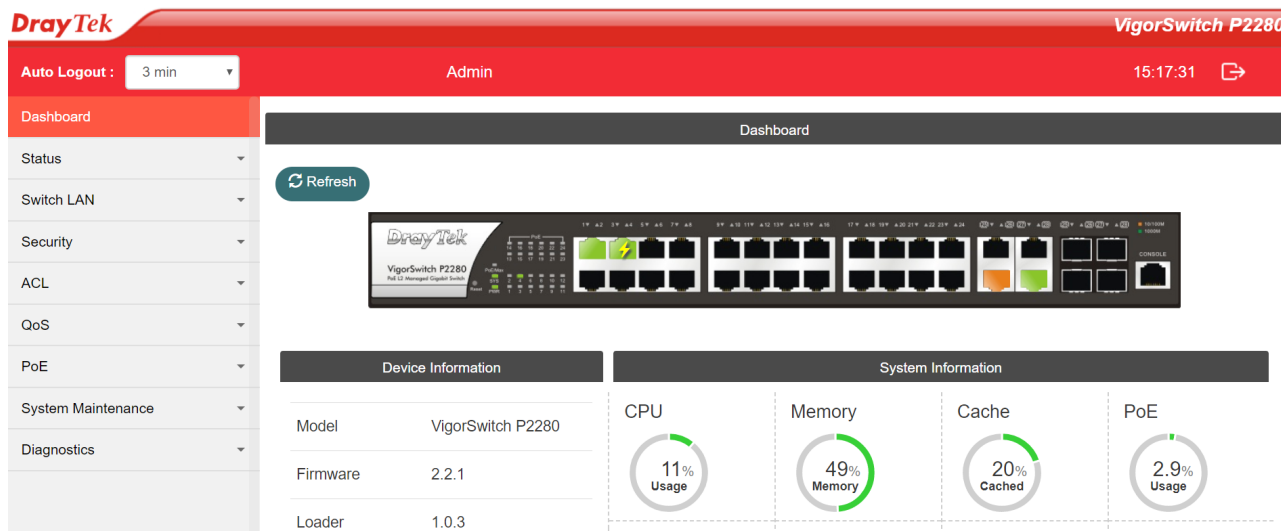

DrayTek Products

VigorSwitch P2280

24-Port PoE L2 Managed Gigabit Switch

2018-01-26

Overview

- **24 Gigabit PoE+ capable ports**
- **4 combo Gigabit SFP/RJ-45 ports**
- **340-watt PoE power budget with PoE Scheduling**
- **Auto Voice VLAN & Auto Surveillance VLAN**
- **Enterprise-Level Security Features**
- **QoS with 8 priority queues and Rate Limiting**
- **Support IPv6 with MLD Snooping & IPv6 ACL**
- **Compliant with Switch Management of Vigor Router**

Hardware Interface

Power over Ethernet

- 24 PoE/PoE+ capable ports
- Power budget up to 340 watts
- PoE Scheduling
- Power Cycle Button
- Ping Watchdog Power Cycle

High-Performance LAN

- All Gigabit ports providing 56 Gbps switching capacity
- Forwarding Rate: 41.7 Mpps
- QoS by 802.1p, DSCP, CoS-DSCP, and IP Precedence
- Auto Voice VLAN & Auto Surveillance VLAN
- Storm Control & DoS Defense
- IGMP Snooping, MLD Snooping for multicast

Secured LAN

- Up to 256 VLAN based on port, tag, MAC address
- Port Isolation within a VLAN
- 802.1x Port Access Control with Guest VLAN
- Access Control by IPv4, IPv6, and MAC addresses
- Avoid IP Conflicts by IP Source Guard, ARP Inspection, and DHCP Snooping

Management

- Provide Web User Interface & Command Line Interface
- Support Dual Image to reduce network downtime
- Can be monitored through SNMP v3 & RMON
- Support multiple admin accounts with 2-level privileges
- Compliant with Switch Management of Vigor Router