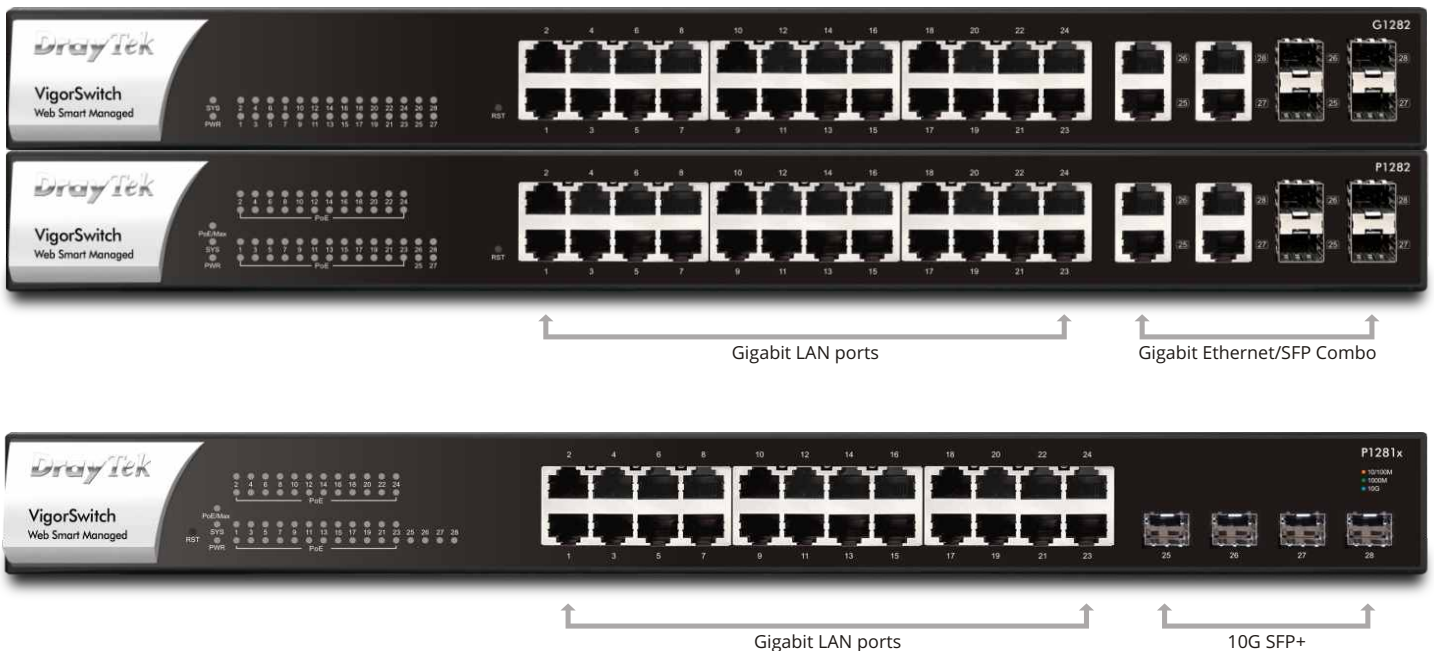

## VigorSwitch G1282/P1282/P1281x

### 28-Port Web Smart Gigabit Switch

VigorSwitch G1282/P1282/P1281x is a Web Smart Gigabit switch that brings network security and stability into mid-sized environments. Equipped with enterprise-level features, including IP Conflict Detection & Prevention, ONVIF Surveillance, and ping watchdog.