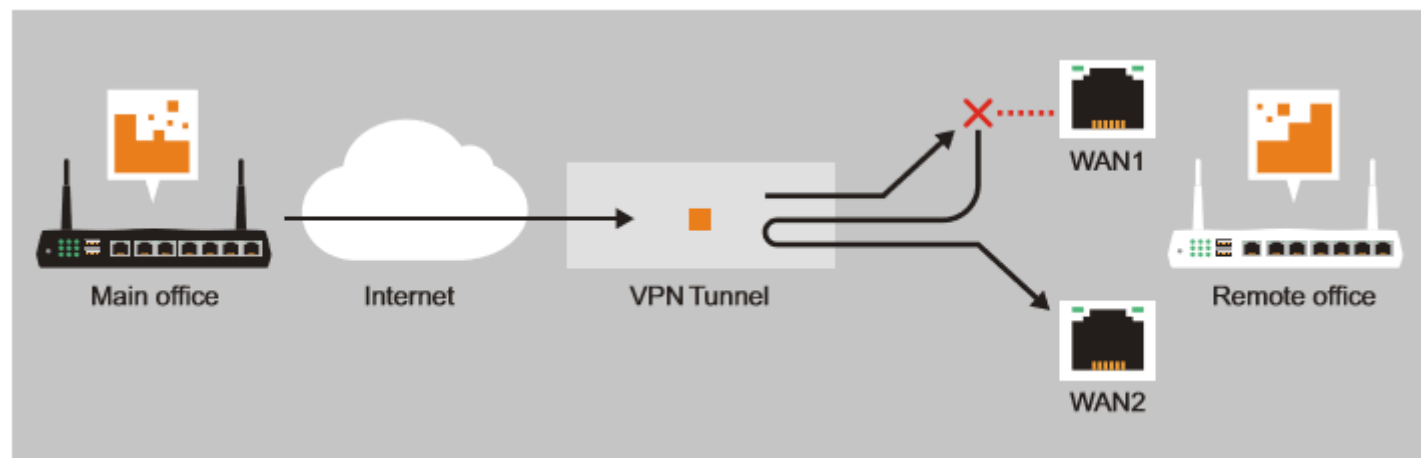

Comprehensive VPN

- LAN-to-LAN & Remote Dial-in VPN
- Up to 50 simultaneous VPN tunnels
- Standard Protocols Support: PPTP, L2TP, IPsec, GRE
- DrayTek SSL VPN (Free client App available!)
- VPN Trunking for Load Balancing or Failover