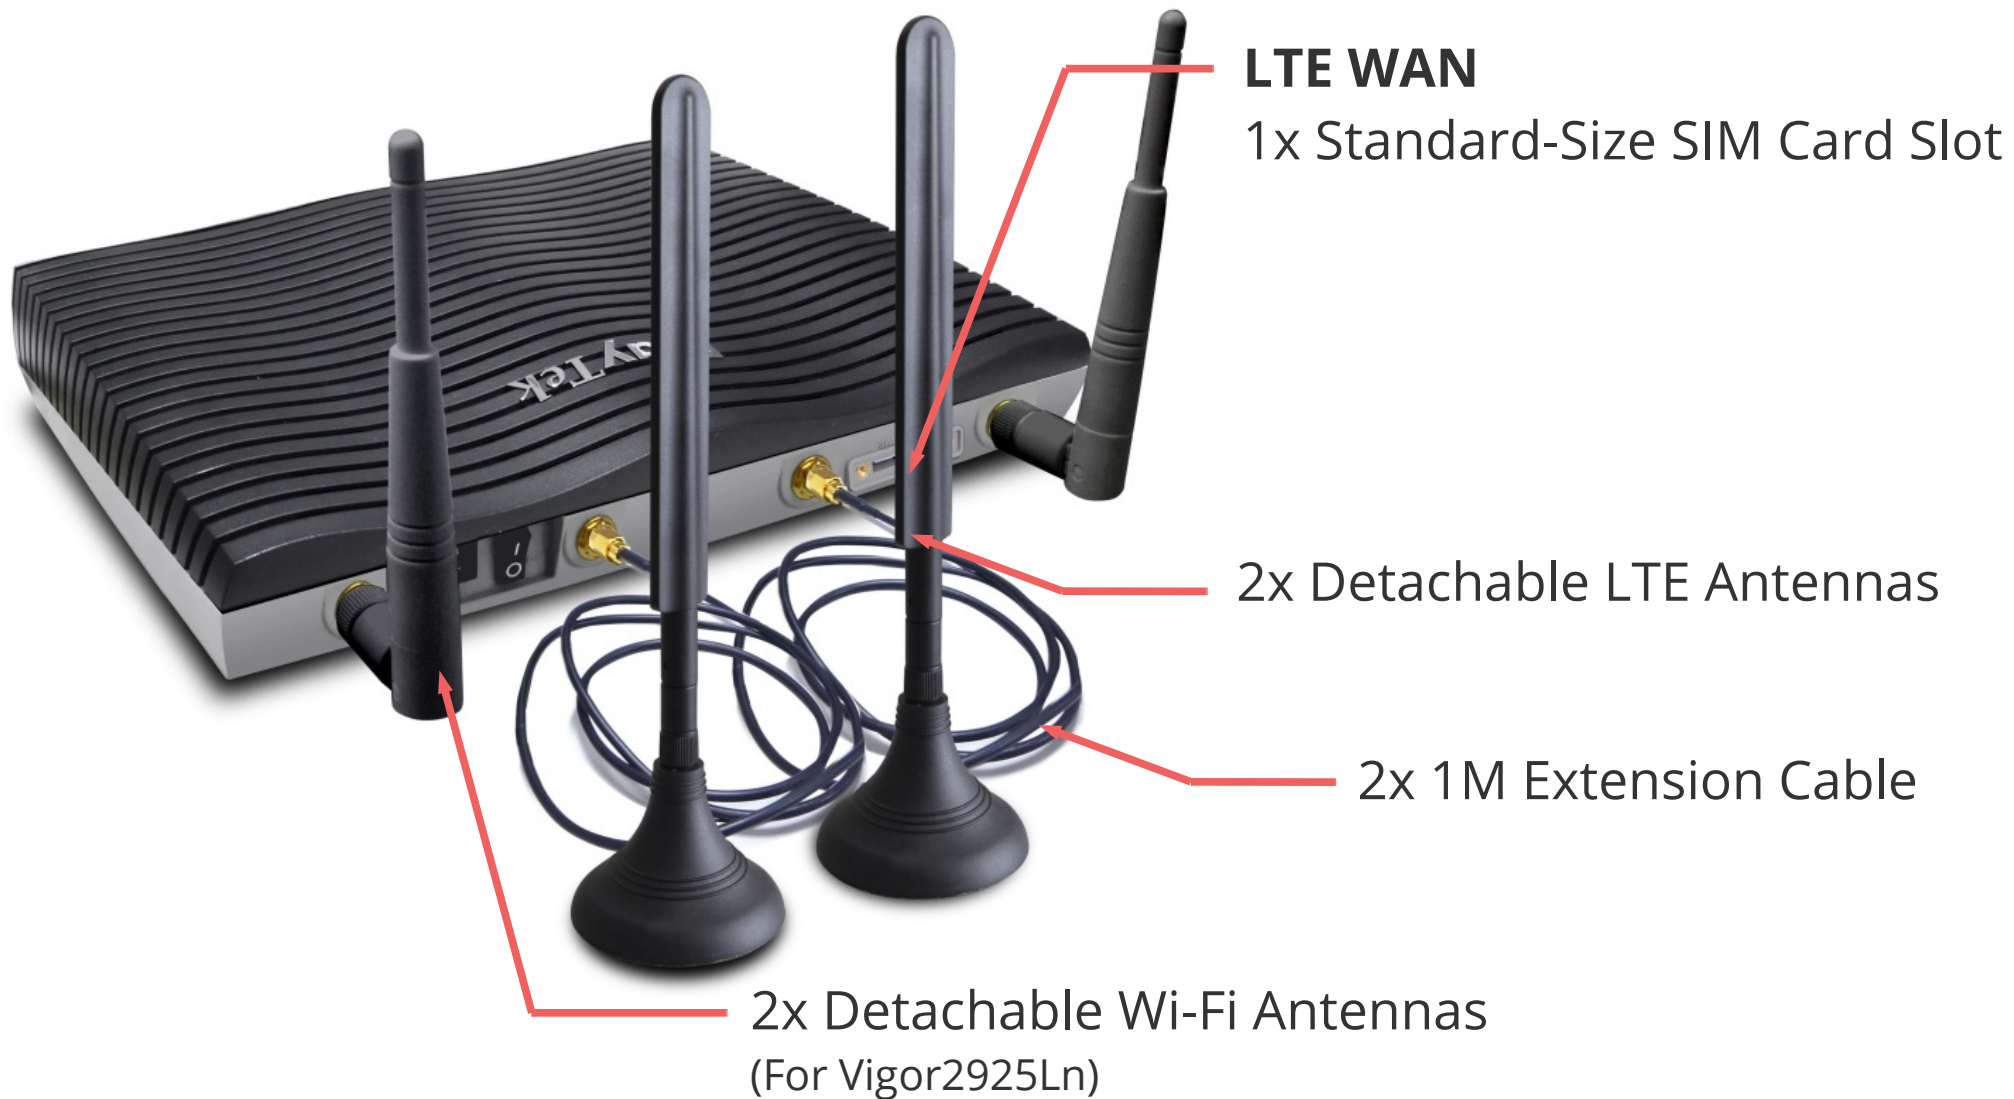

Hardware Interface