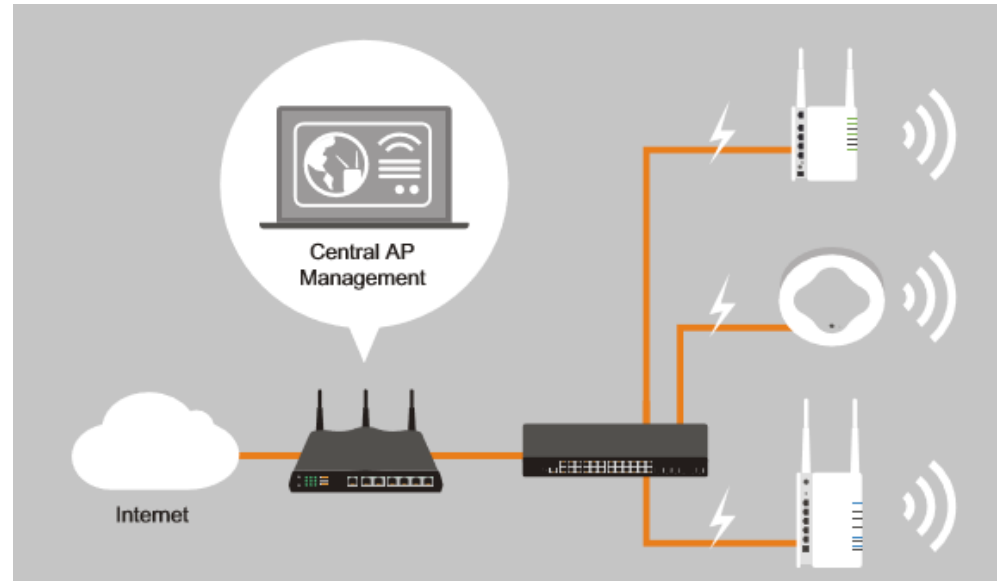

# Comprehensive VPN

- LAN-to-LAN & Remote Dial-in VPN
- Up to 50 simultaneous VPN tunnels
- Standard Protocols Support: PPTP, L2TP, IPsec, GRE
- DrayTek SSL VPN (Free client App available!)
- VPN Trunking for Load Balancing or Failover

# Built-In Central Management

- Central Management Portal For:
  - Up to 20 VigorAP on LAN
  - Up to 10 Vigor Switch on LAN
  - UP to 8 Vigor Routers over Internet