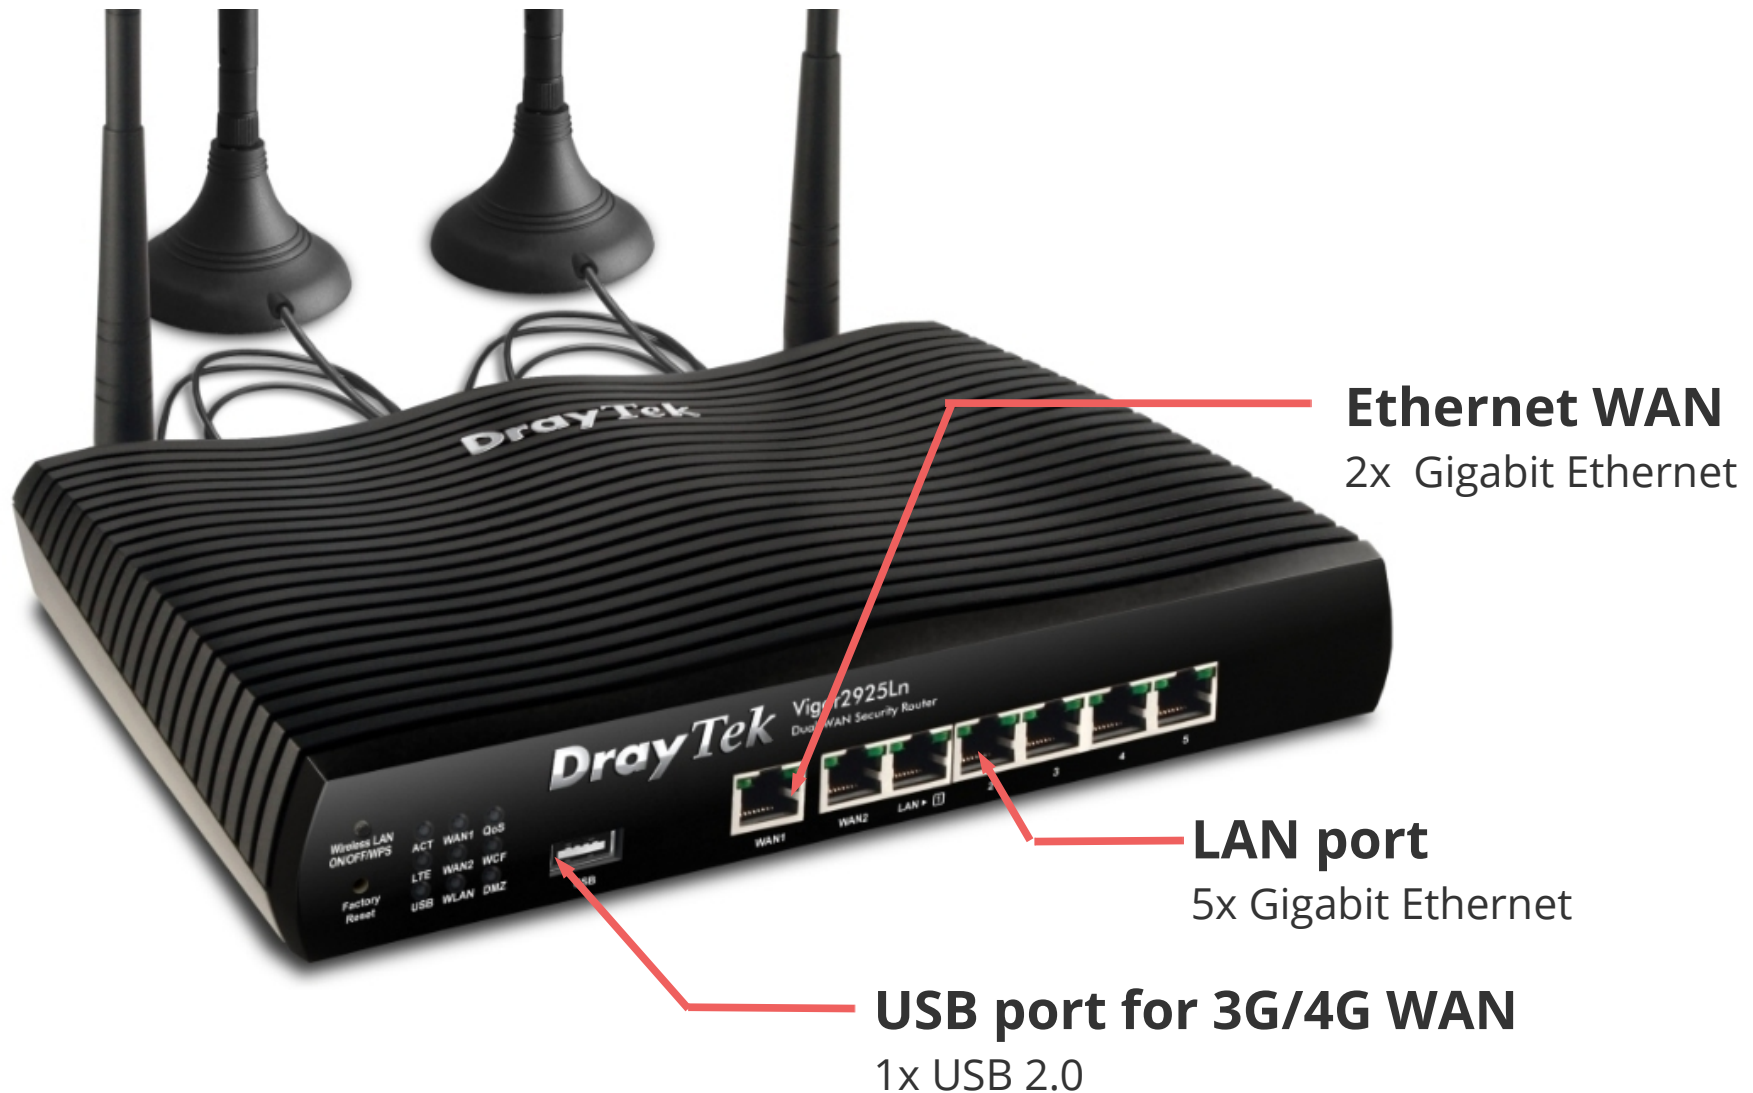

Hardware Interface