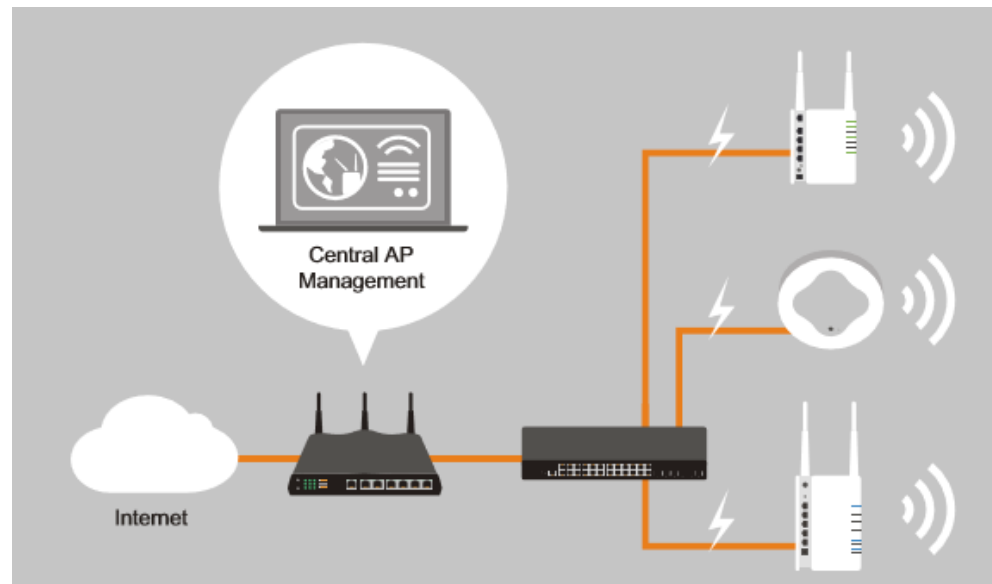

WAN Load Balancing & Failover

- Ethernet WAN for Load Balancing or Failover
- Wireless connectivity from 3G/4G USB modem
- IP-based or Session-based Auto Load Balancing
- Policy-based Load Balancing
- High Availability

Flexible LAN Management

- 802.1Q Tag VLAN & Port-based VLAN
- Up to 6 LAN Subnet
- Hotspot Web Portal

Firewall & Security

- Packet Filtering & Application Filtering
- Web Category Filtering
- DoS Defense

Comprehensive VPN

- LAN-to-LAN VPN & Remote Dial-in VPN supported
- Up to 32 simultaneous VPN tunnels
- Standard Protocol Support: PPTP, L2TP, IPsec, GRE
- DrayTek SSL VPN (Free client App available!)
- VPN Trunking for Load Balancing or Failover

Built-in Central Management

Central Management Portal For:

- Up to 20 VigorAP on LAN
- Up to 10 Vigor Switch on LAN
- UP to 8 Vigor Routers over Internet

Models

Vigor2860L

Vigor2860Ln

2.4G Wireless LAN

Vigor2860 LTE