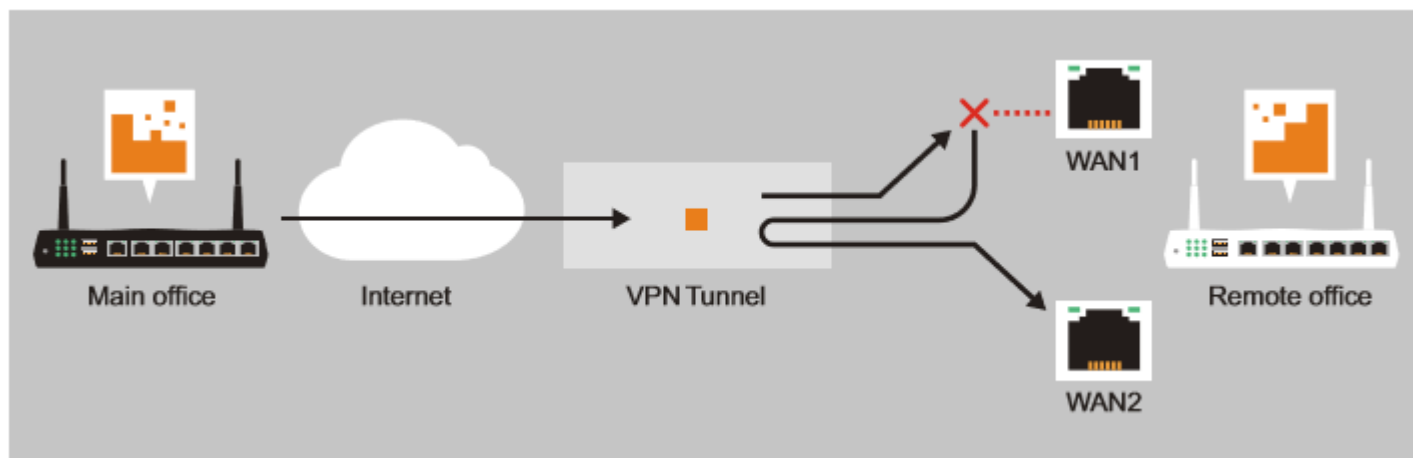

WAN Load Balancing & Failover

- Ethernet WAN for Load Balancing or Failover
- Wireless connectivity from 3G/4G USB modem
- IP-based or Session-based Auto Load Balancing
- Policy-based Load Balancing
- High Availability

Flexible LAN Management

- 802.1Q Tag VLAN & Port-based VLAN
- Up to 6 LAN Subnet
- Hotspot Web Portal

Firewall & Security

- Packet Filtering & Application Filtering
- Web Category Filtering
- DoS Defense

Comprehensive VPN

- LAN-to-LAN VPN & Remote Dial-in VPN supported
- Up to 32 simultaneous VPN tunnels
- Standard Protocol Support: PPTP, L2TP, IPsec, GRE
- DrayTek SSL VPN (Free client App available!)
- VPN Trunking for Load Balancing or Failover