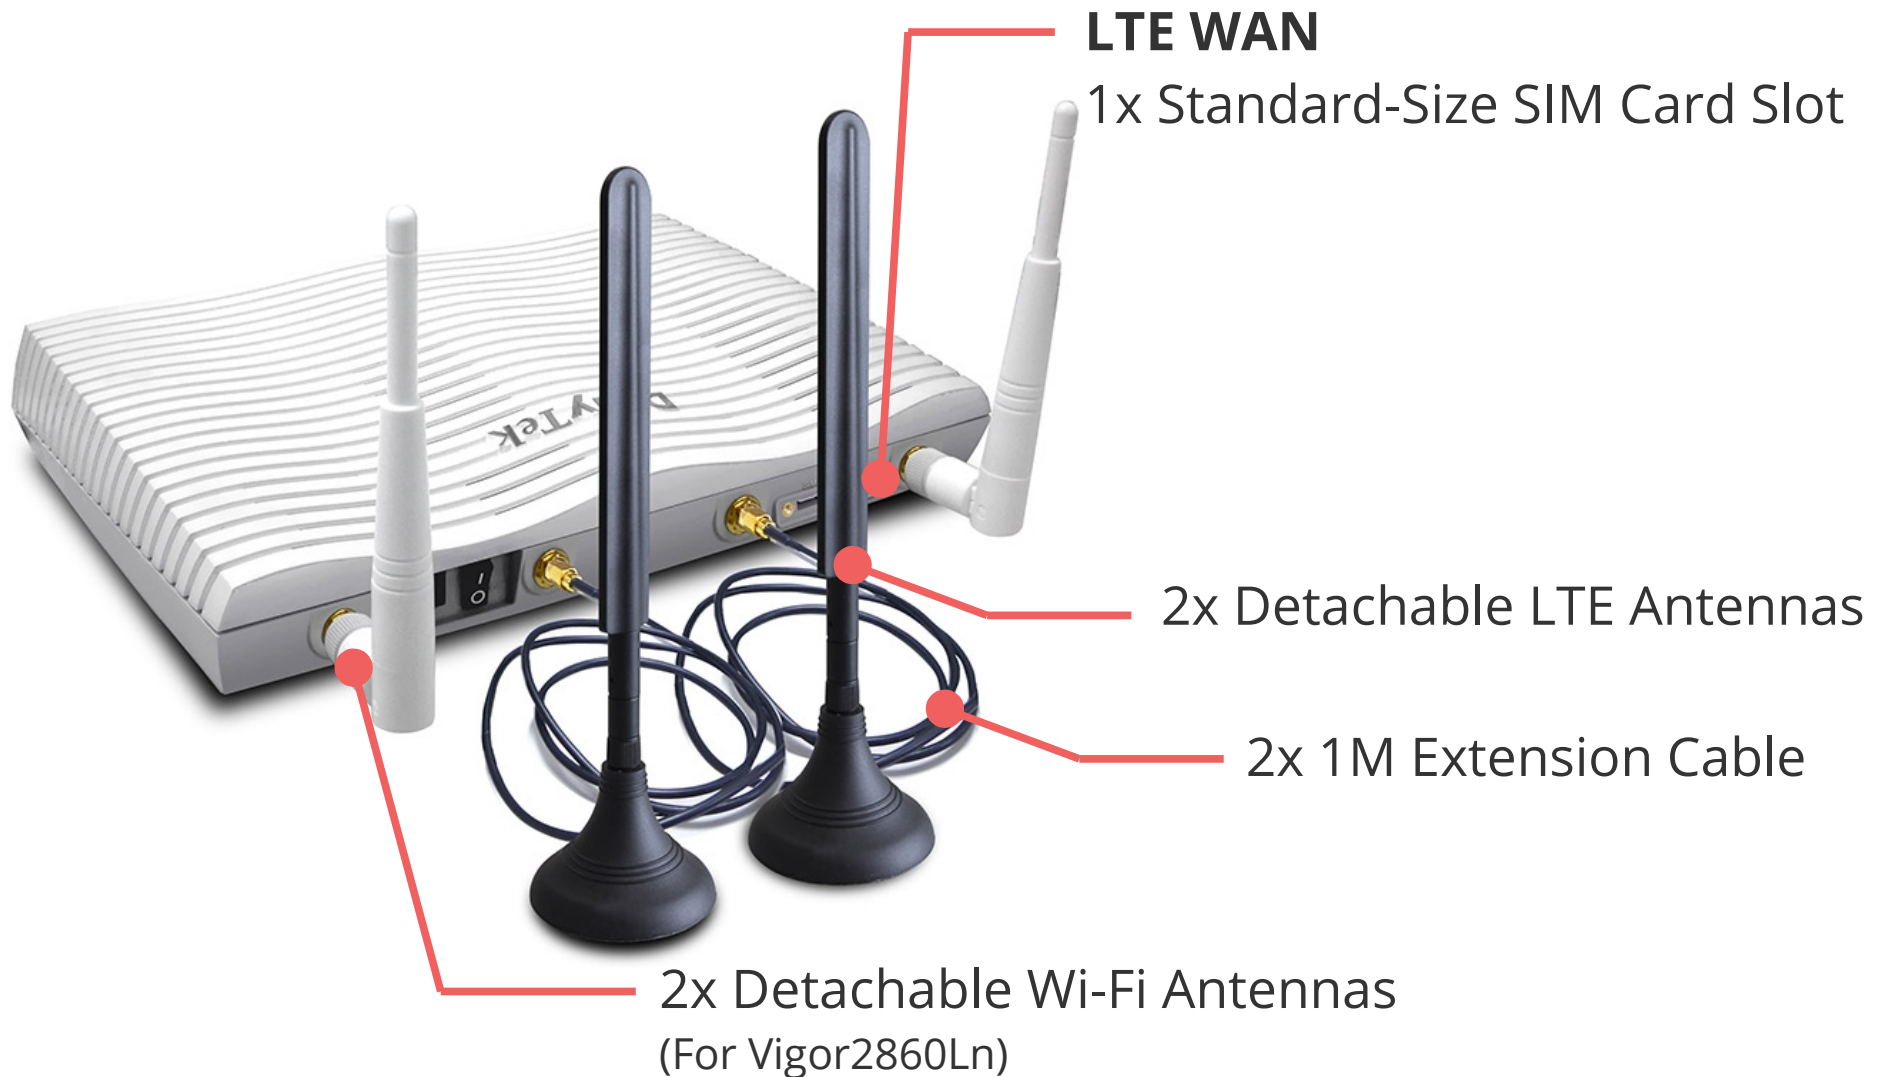

DrayTek *Products*

Vigor2860L Series

2017-02-26

Overview

- VDSL2/ADSL2+ Router
- Built-in LTE & Cellular Connectivity
- Ethernet WAN for Load Balancing or Failover
- 32 Simultaneous VPN Tunnels
- SPI Firewall with Content Filtering
- Central Management for VigorAP & Vigor Switch

Hardware Specification

DSL WAN

1x DSL (RJ-11 for Annex A /RJ-45 for Annex B)

Ethernet WAN

1x Gigabit Ethernet

LAN port

6x Gigabit Ethernet

USB port for 3G/4G WAN

1x USB 2.0

Hardware Specification

ADSL & VDSL Compatibility

- Built-in VDSL/ADSL Modem
 - Comprehensive DSL connectivity with auto-fallback
 - ADSL: ANSI T1.413, G.lite, G.dmt
 - ADSL2: ITU G.922.3, Annex M/J
 - ADSL2+: ITU G.922.5, Annex M/J
 - VDSL: Bandplan 997, 998
 - VDSL2: Profile 8a, 8b, 8c, 8d, 12a, 12b, 17a, 30a
- G.Vector, G.INP support